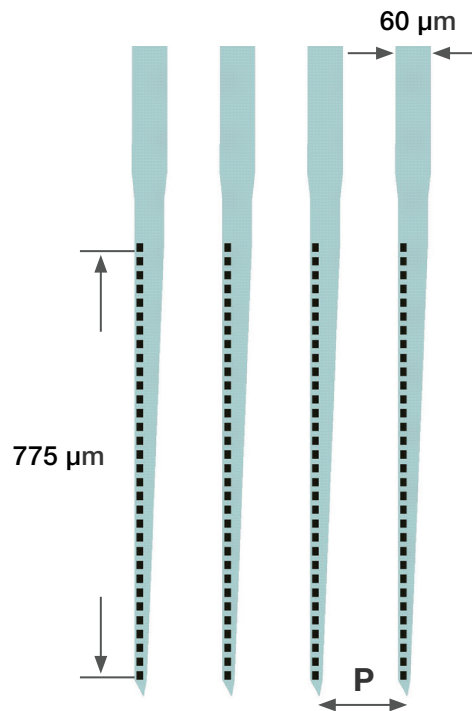

## DIMENSIONS

Shank length (L)	6 mm, 12 mm
Shank pitch (P)	150 $\mu\text{m}$
Shank thickness	15 $\mu\text{m}$
Recording site	11 $\mu\text{m}$ $\times$ 15 $\mu\text{m}$

128 CHANNEL

Available in two sizes 6 mm and 12 mm