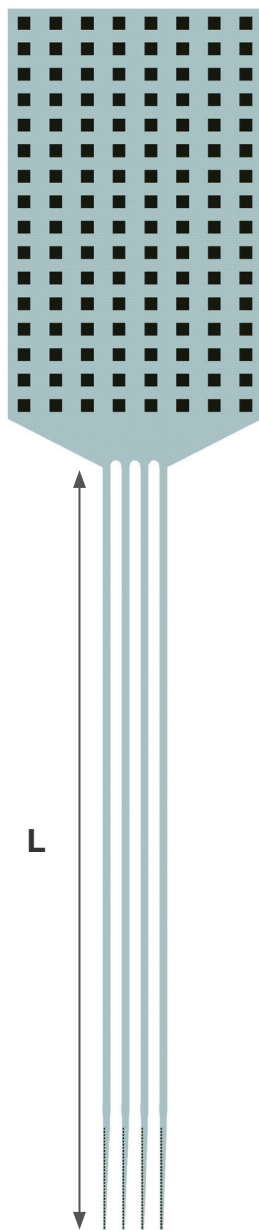

## SPECIFICATION

## DIMENSIONS

Shank length (L)	6 mm, 12 mm
Shank pitch (P)	150 $\mu\text{m}$
Shank thickness	15 $\mu\text{m}$
Recording site	11 $\mu\text{m}$ $\times$ 15 $\mu\text{m}$

128 CHANNEL

Available in two sizes 6 mm and 12 mm